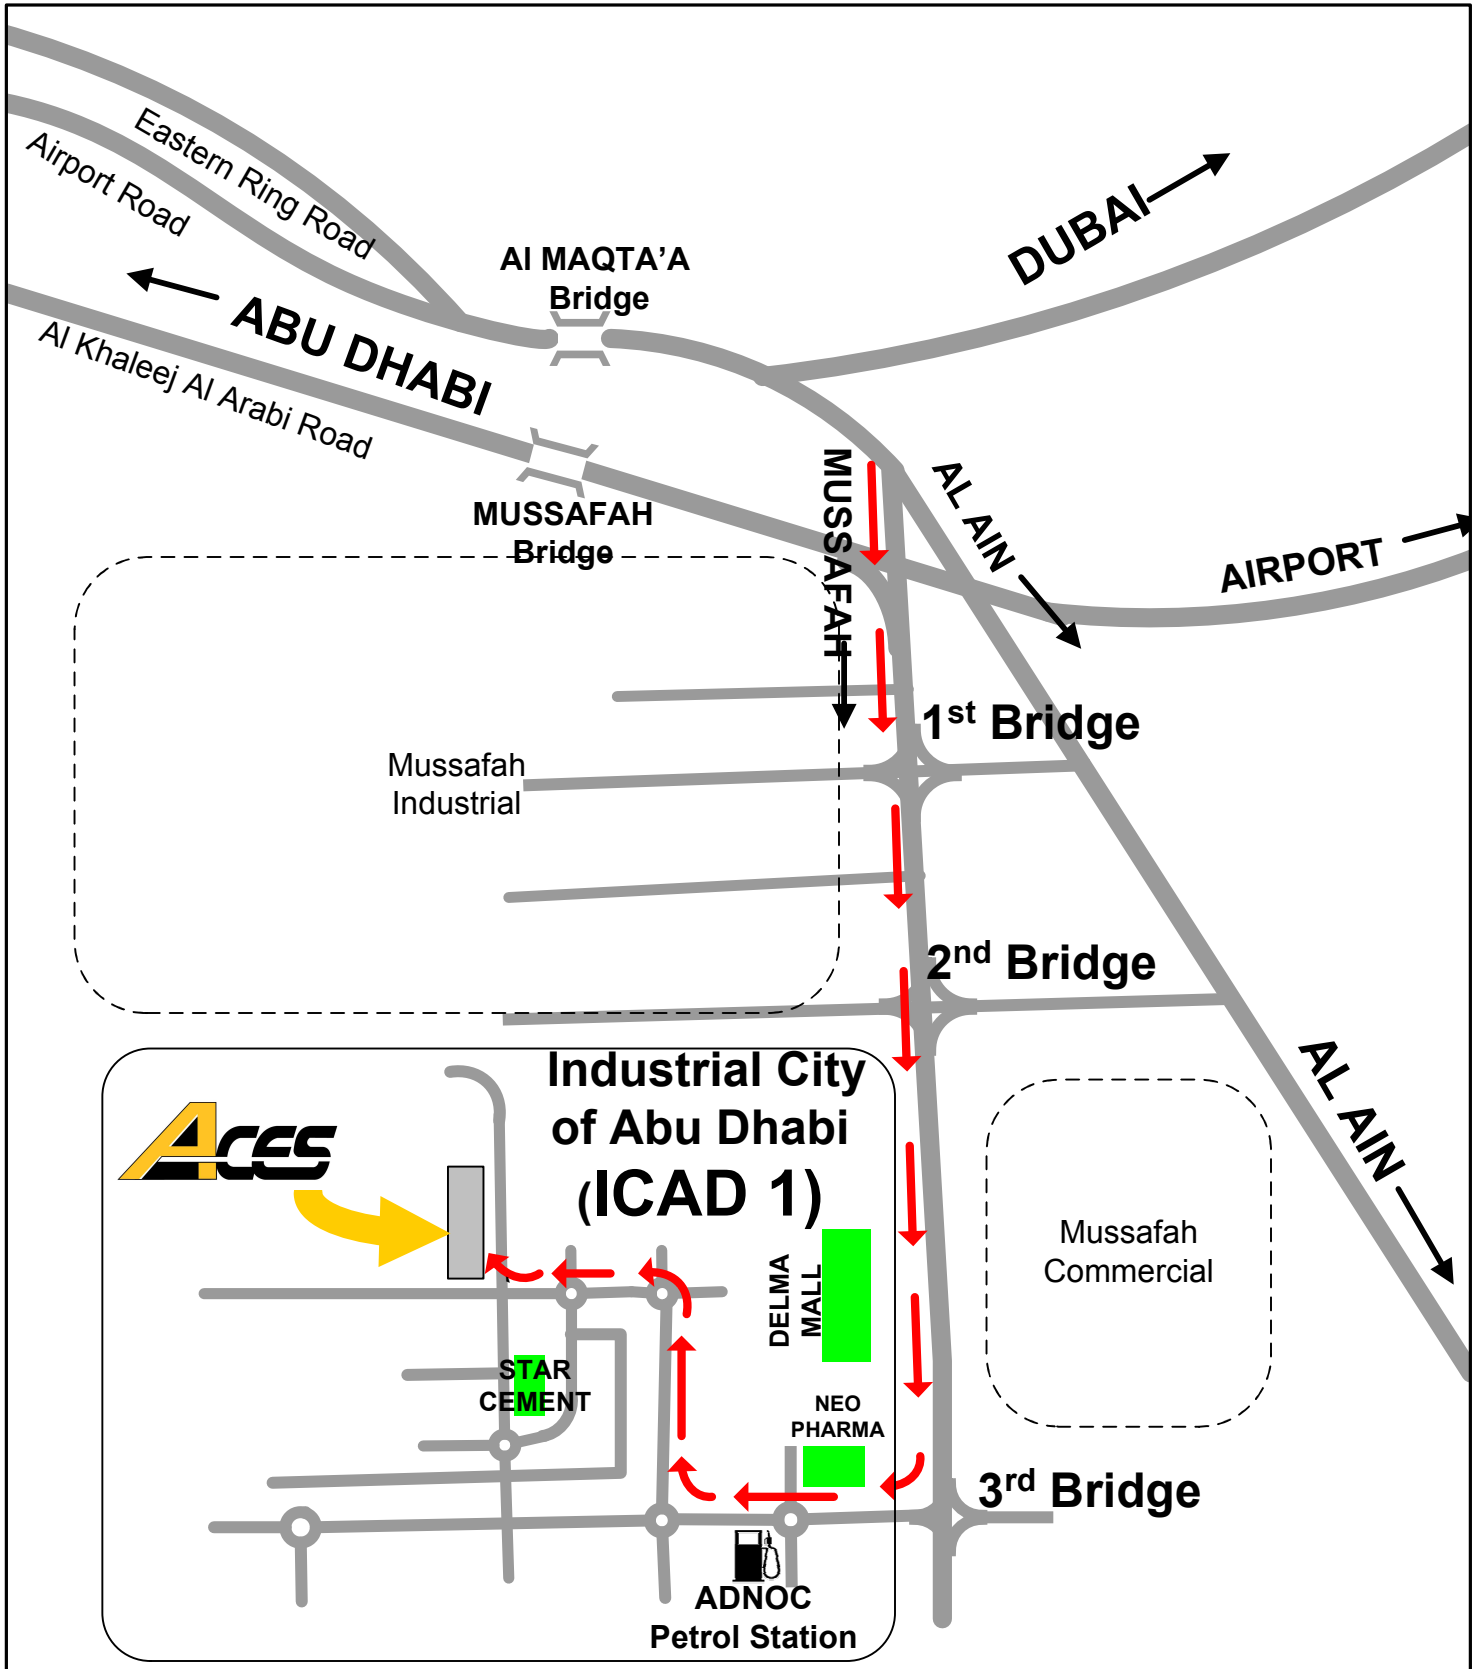

LOCATION MAP

ACES Abu Dhabi
Industrial City of Abu Dhabi (ICAD)-1
Sector M41, Plot 166 C5
(Opposite to Star Cement Factory)

Tel: 02 5502774
Fax: 02 5502773
Abu Dhabi, UAE